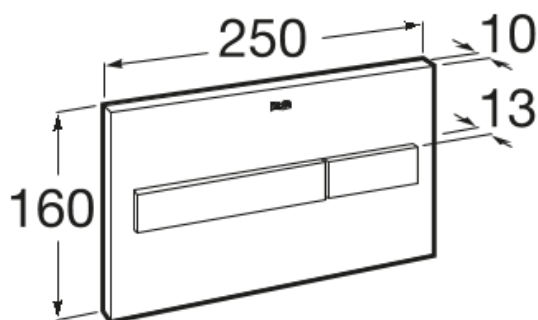

DUPLO ONE

PL7 (DUPLO ONE) - Dual flush operating plate for concealed cistern (Matt finish)

DIMENSIONS

Length 250 mm
Height 160 mm

COLOURS AND FINISHES

7 Matt White

PRICE (VAT INCLUDED)

£80.59

FEATURES

Number of buttons: 2

TECHNICAL DRAWINGS

BOUGHT TOGETHER FREQUENTLY

Duplo ONE installation system with cistern and frame for Roca In-Wash Smart Toilets (AG)

890078020

Duplo ONE free-standing installation system with cistern and frame for solid floor (AG)